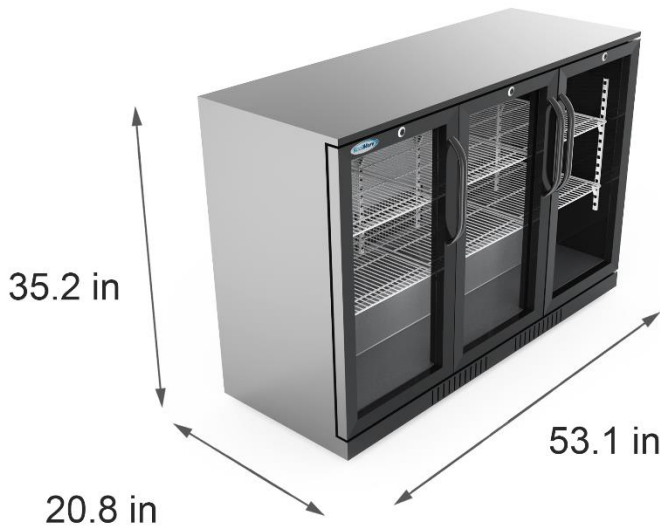

BC-3DSW-BK

3 Door Back Bar Cooler Counter Height Glass Door Refrigerator

Style & Design:

- Sleek, durable and brightly lit with LED lighting
- Digital temperature display and controls to monitor and adjust the temperature
- Spacious interior with six adjustable shelves for a total capacity of 11.3 cu ft
- Stain, rust, and odor resistant

Features:

- Auto-defrost and self-evaporating
- Adjustable defrost timer
- Each door has a lock and key to keep the product secure when the unit is not in use
- Temperature range 32-50 Fahrenheit
- Self-closing double layers tempered glass door
- Auto-evaporation water tray

Dimensions

- Exterior Dimensions 53.1 x 20.8 x 35.2 inches

Certification

- ETL Listed for Safety and Sanitation
- NSF compliant to ANSI 7 standard for commercial refrigerators

Parts & Labor
NSF-7 Standards

Model Number	Description	Dimensions L x W x H	Temperature Fahrenheit
BC-3DSW-BK	3 Door Back Bar Cooler Refrigerator	53.1 x 20.8 x 35.2	32-50